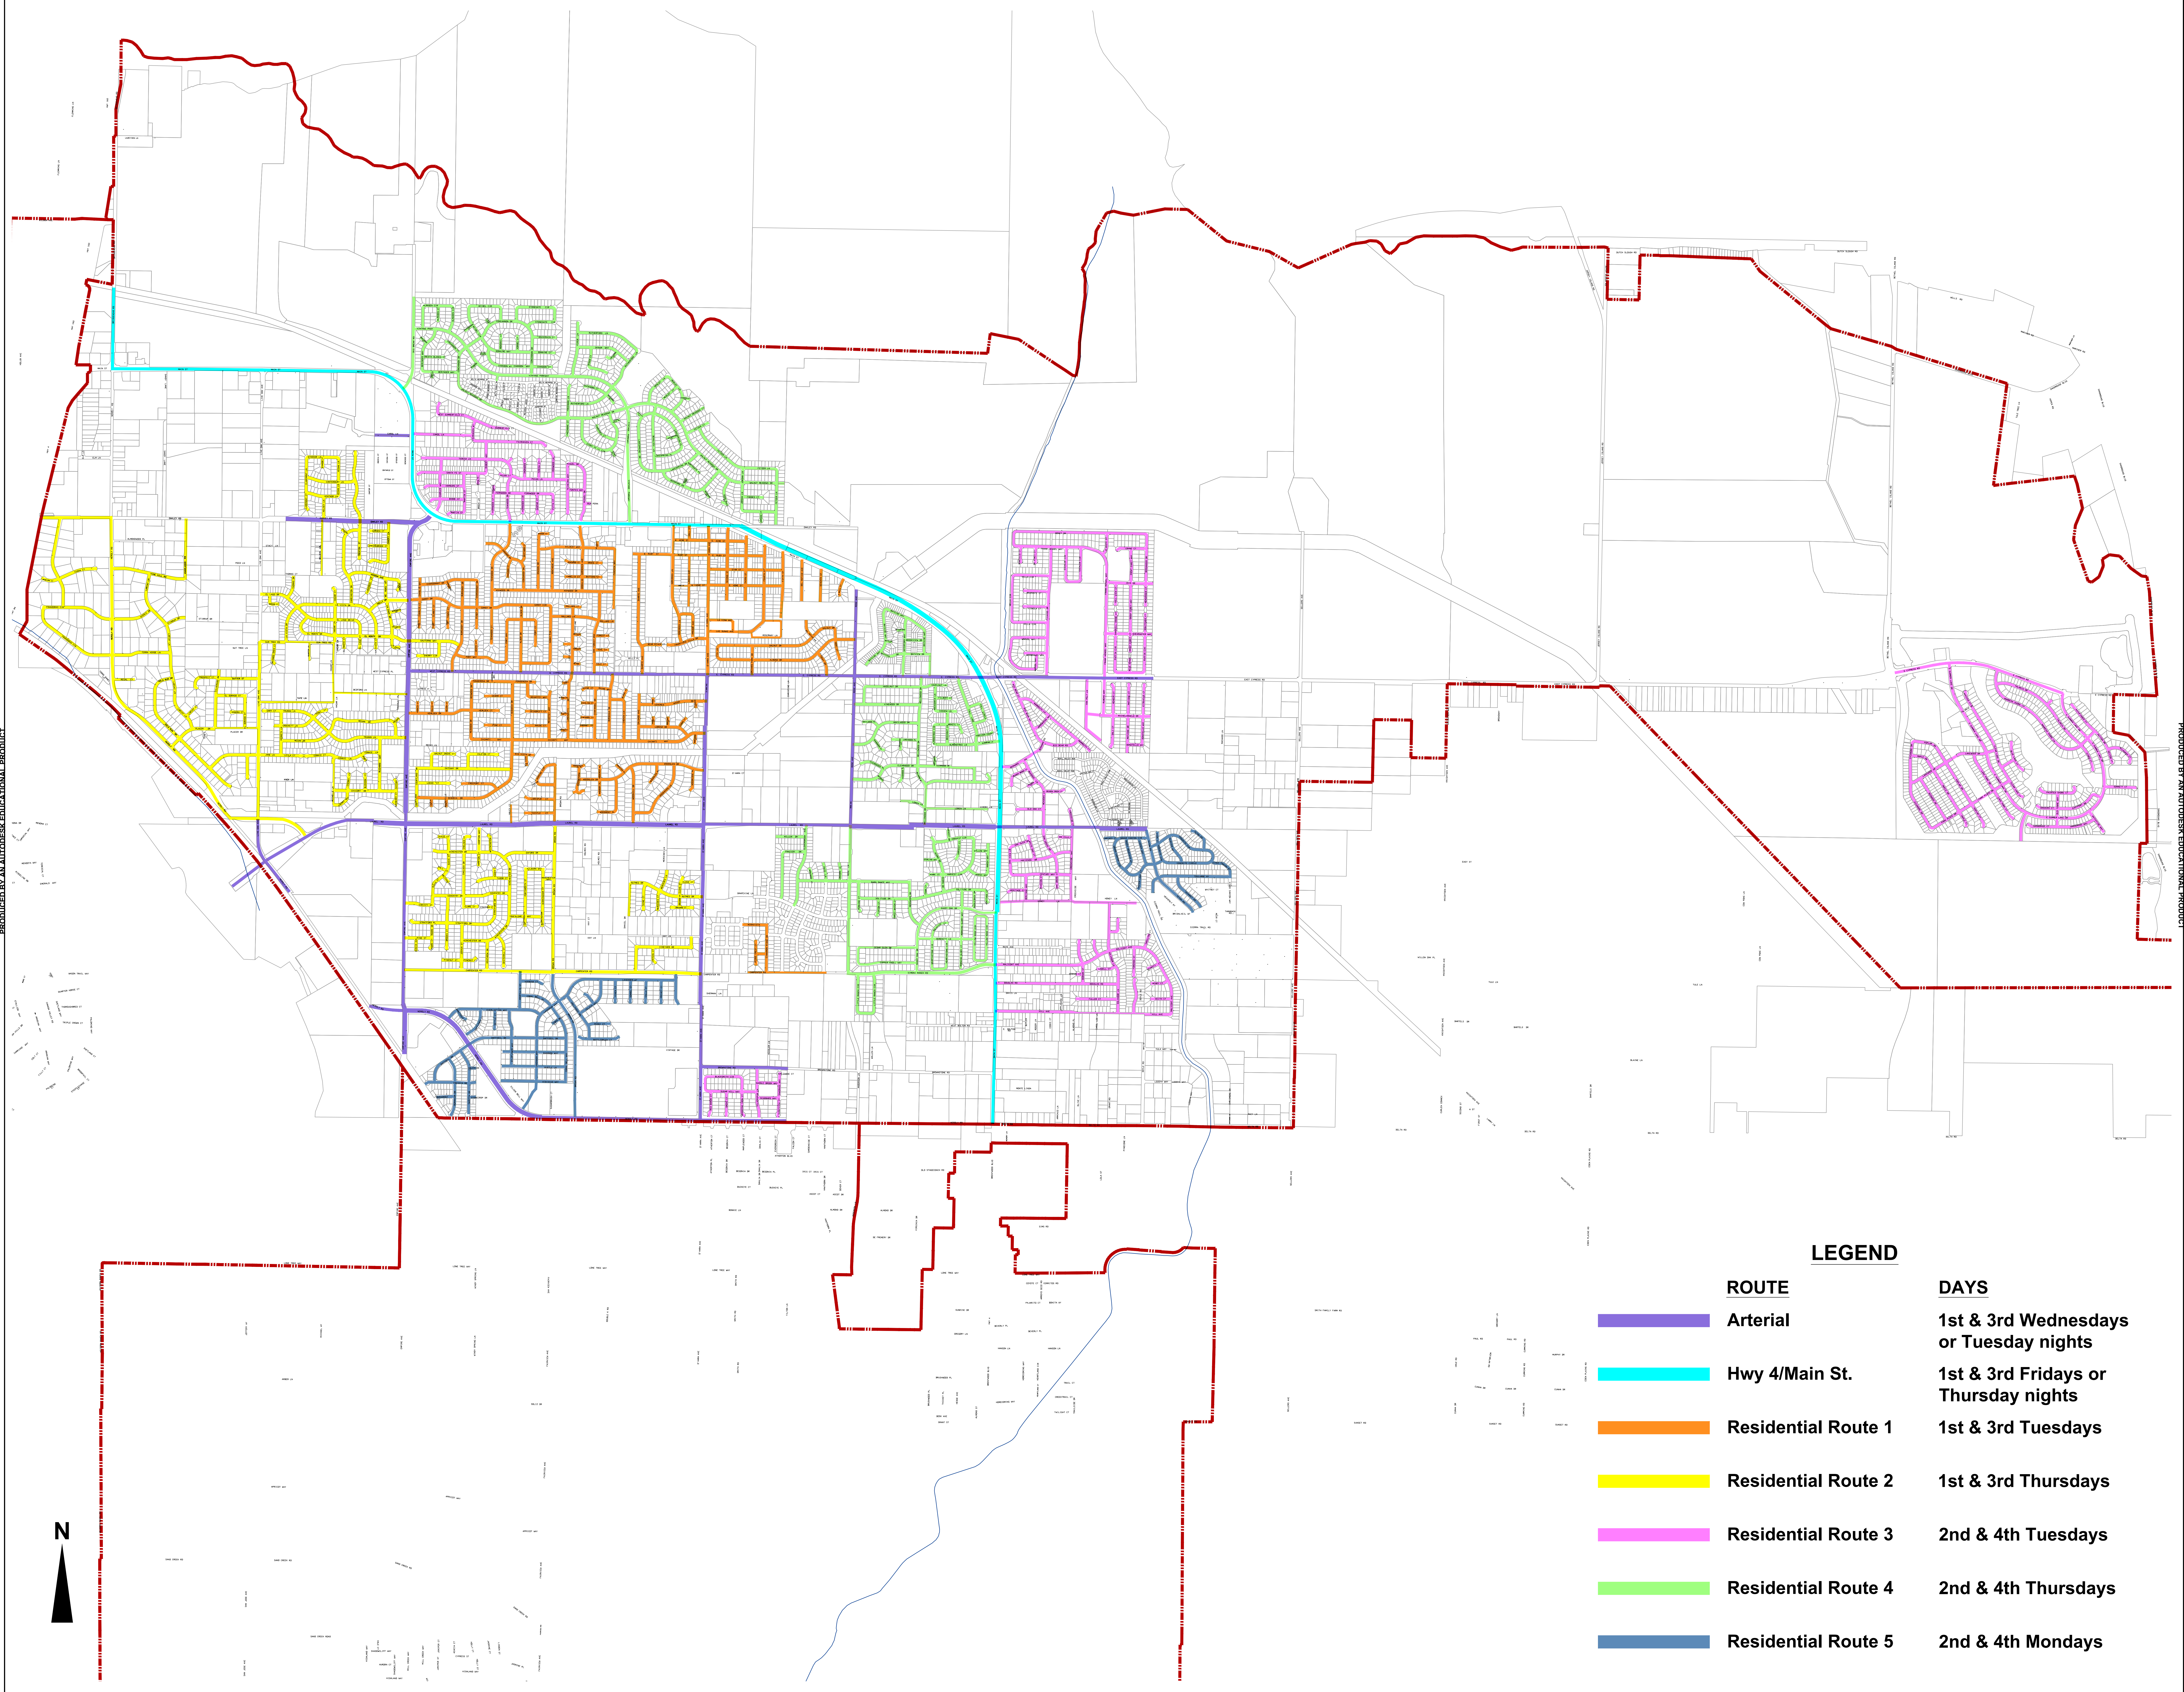

OAKLEY STREET SWEEPING MAP

PRODUCED BY AN AUTODESK EDUCATIONAL PRODUCT

**LEGEND**

ROUTE	DAYS
Arterial	1st & 3rd Wednesdays or Tuesday nights
Hwy 4/Main St.	1st & 3rd Fridays or Thursday nights
Residential Route 1	1st & 3rd Tuesdays
Residential Route 2	1st & 3rd Thursdays
Residential Route 3	2nd & 4th Tuesdays
Residential Route 4	2nd & 4th Thursdays
Residential Route 5	2nd & 4th Mondays

PRODUCED BY AN AUTODESK EDUCATIONAL PRODUCT

PRODUCED BY AN AUTODESK EDUCATIONAL PRODUCT

PRODUCED BY AN AUTODESK EDUCATIONAL PRODUCT