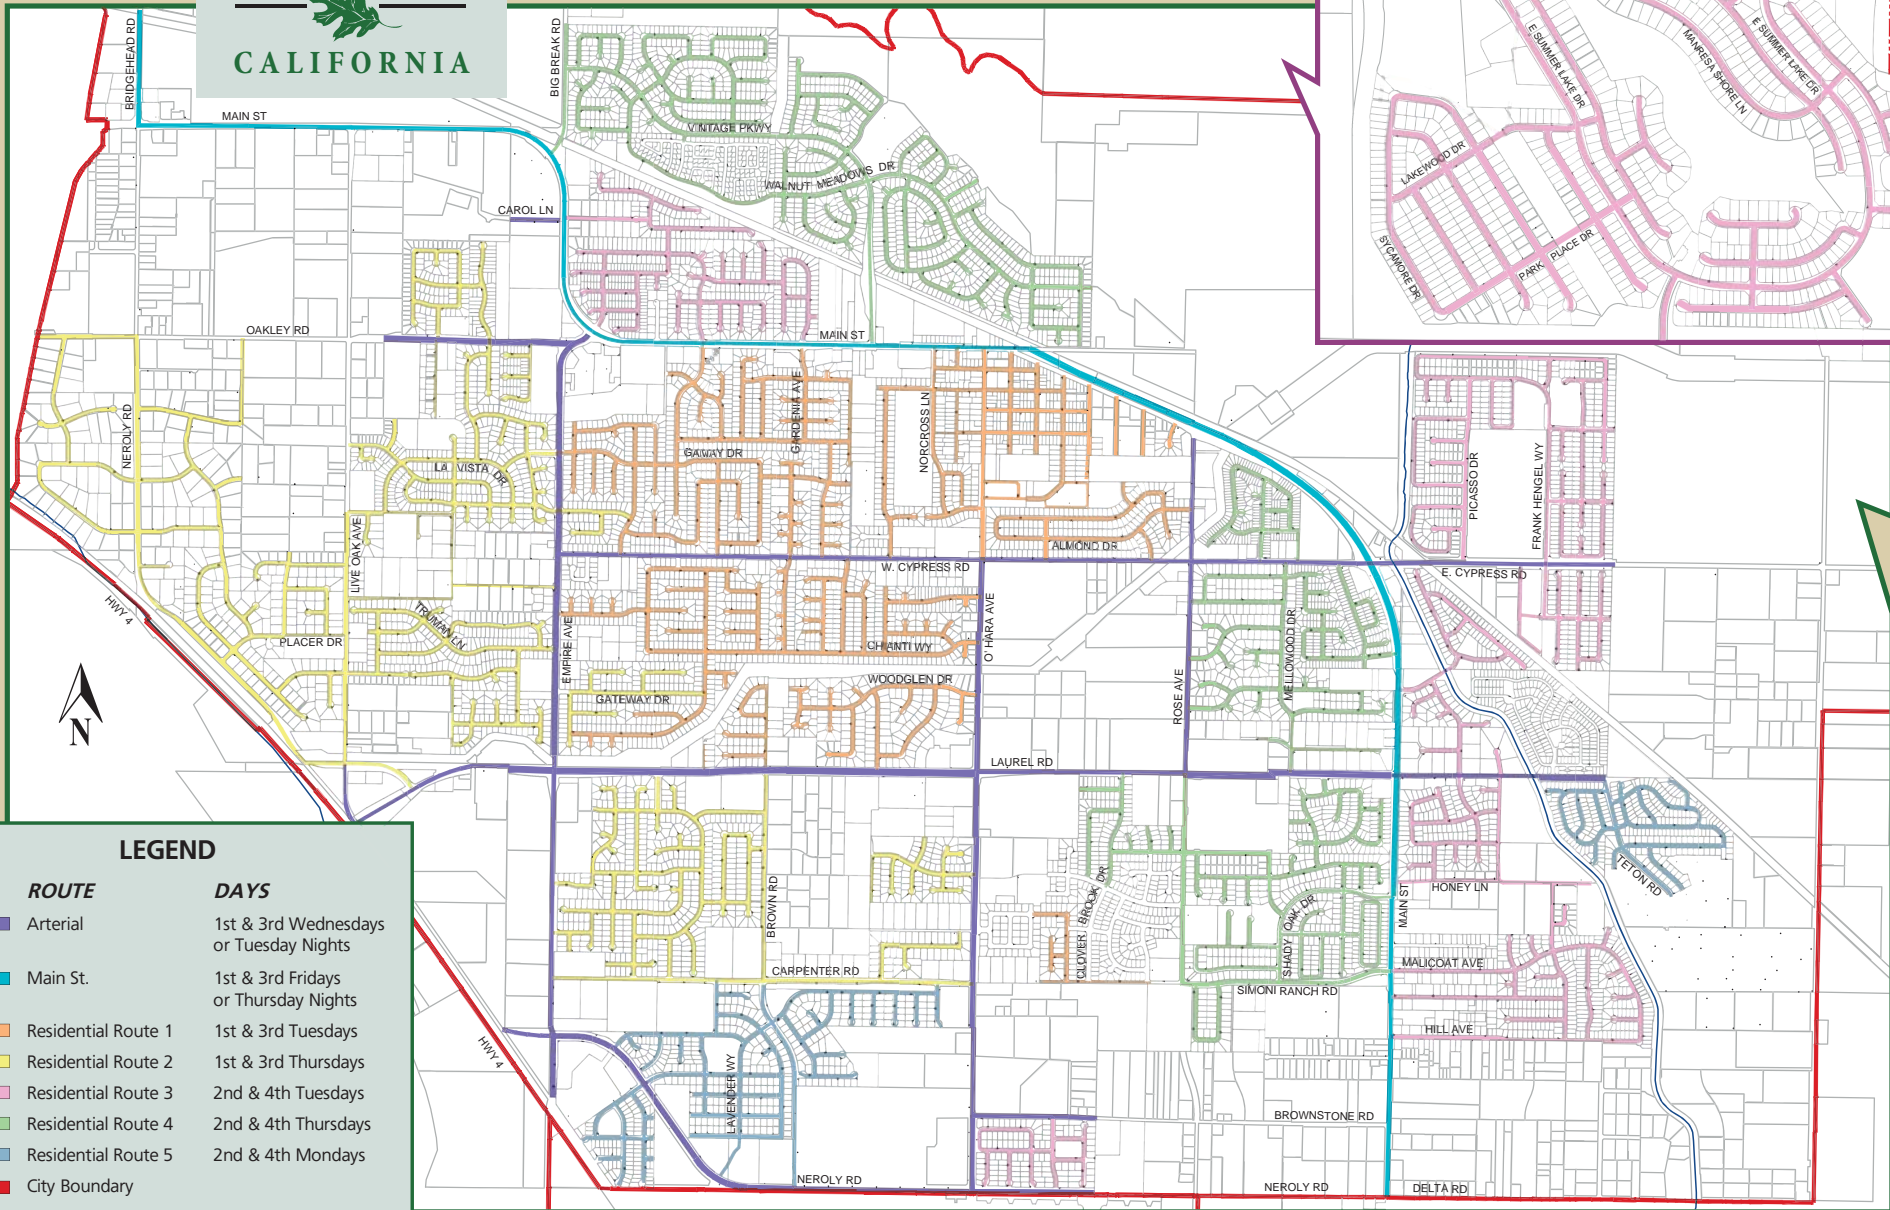

STREET SWEEPING MAP

LEGEND

ROUTE	DAYS
Arterial	1st & 3rd Wednesdays or Tuesday Nights
Main St.	1st & 3rd Fridays or Thursday Nights
Residential Route 1	1st & 3rd Tuesdays
Residential Route 2	1st & 3rd Thursdays
Residential Route 3	2nd & 4th Tuesdays
Residential Route 4	2nd & 4th Thursdays
Residential Route 5	2nd & 4th Mondays
City Boundary	